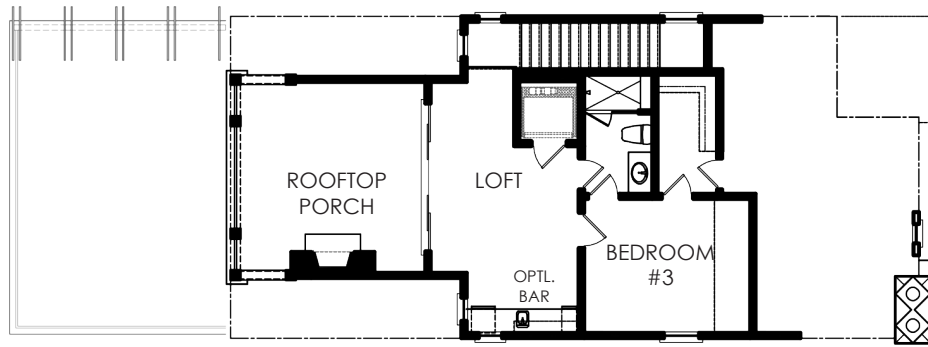

MAIN LEVEL

LOWER LEVEL

LOT 5

HEATED S.F.	3,492 S.F.
UNHEATED S.F.	2,142 S.F.
TOTAL	5,6343 S.F.

ATTIC LEVEL

UPPER LEVEL

LOT 5